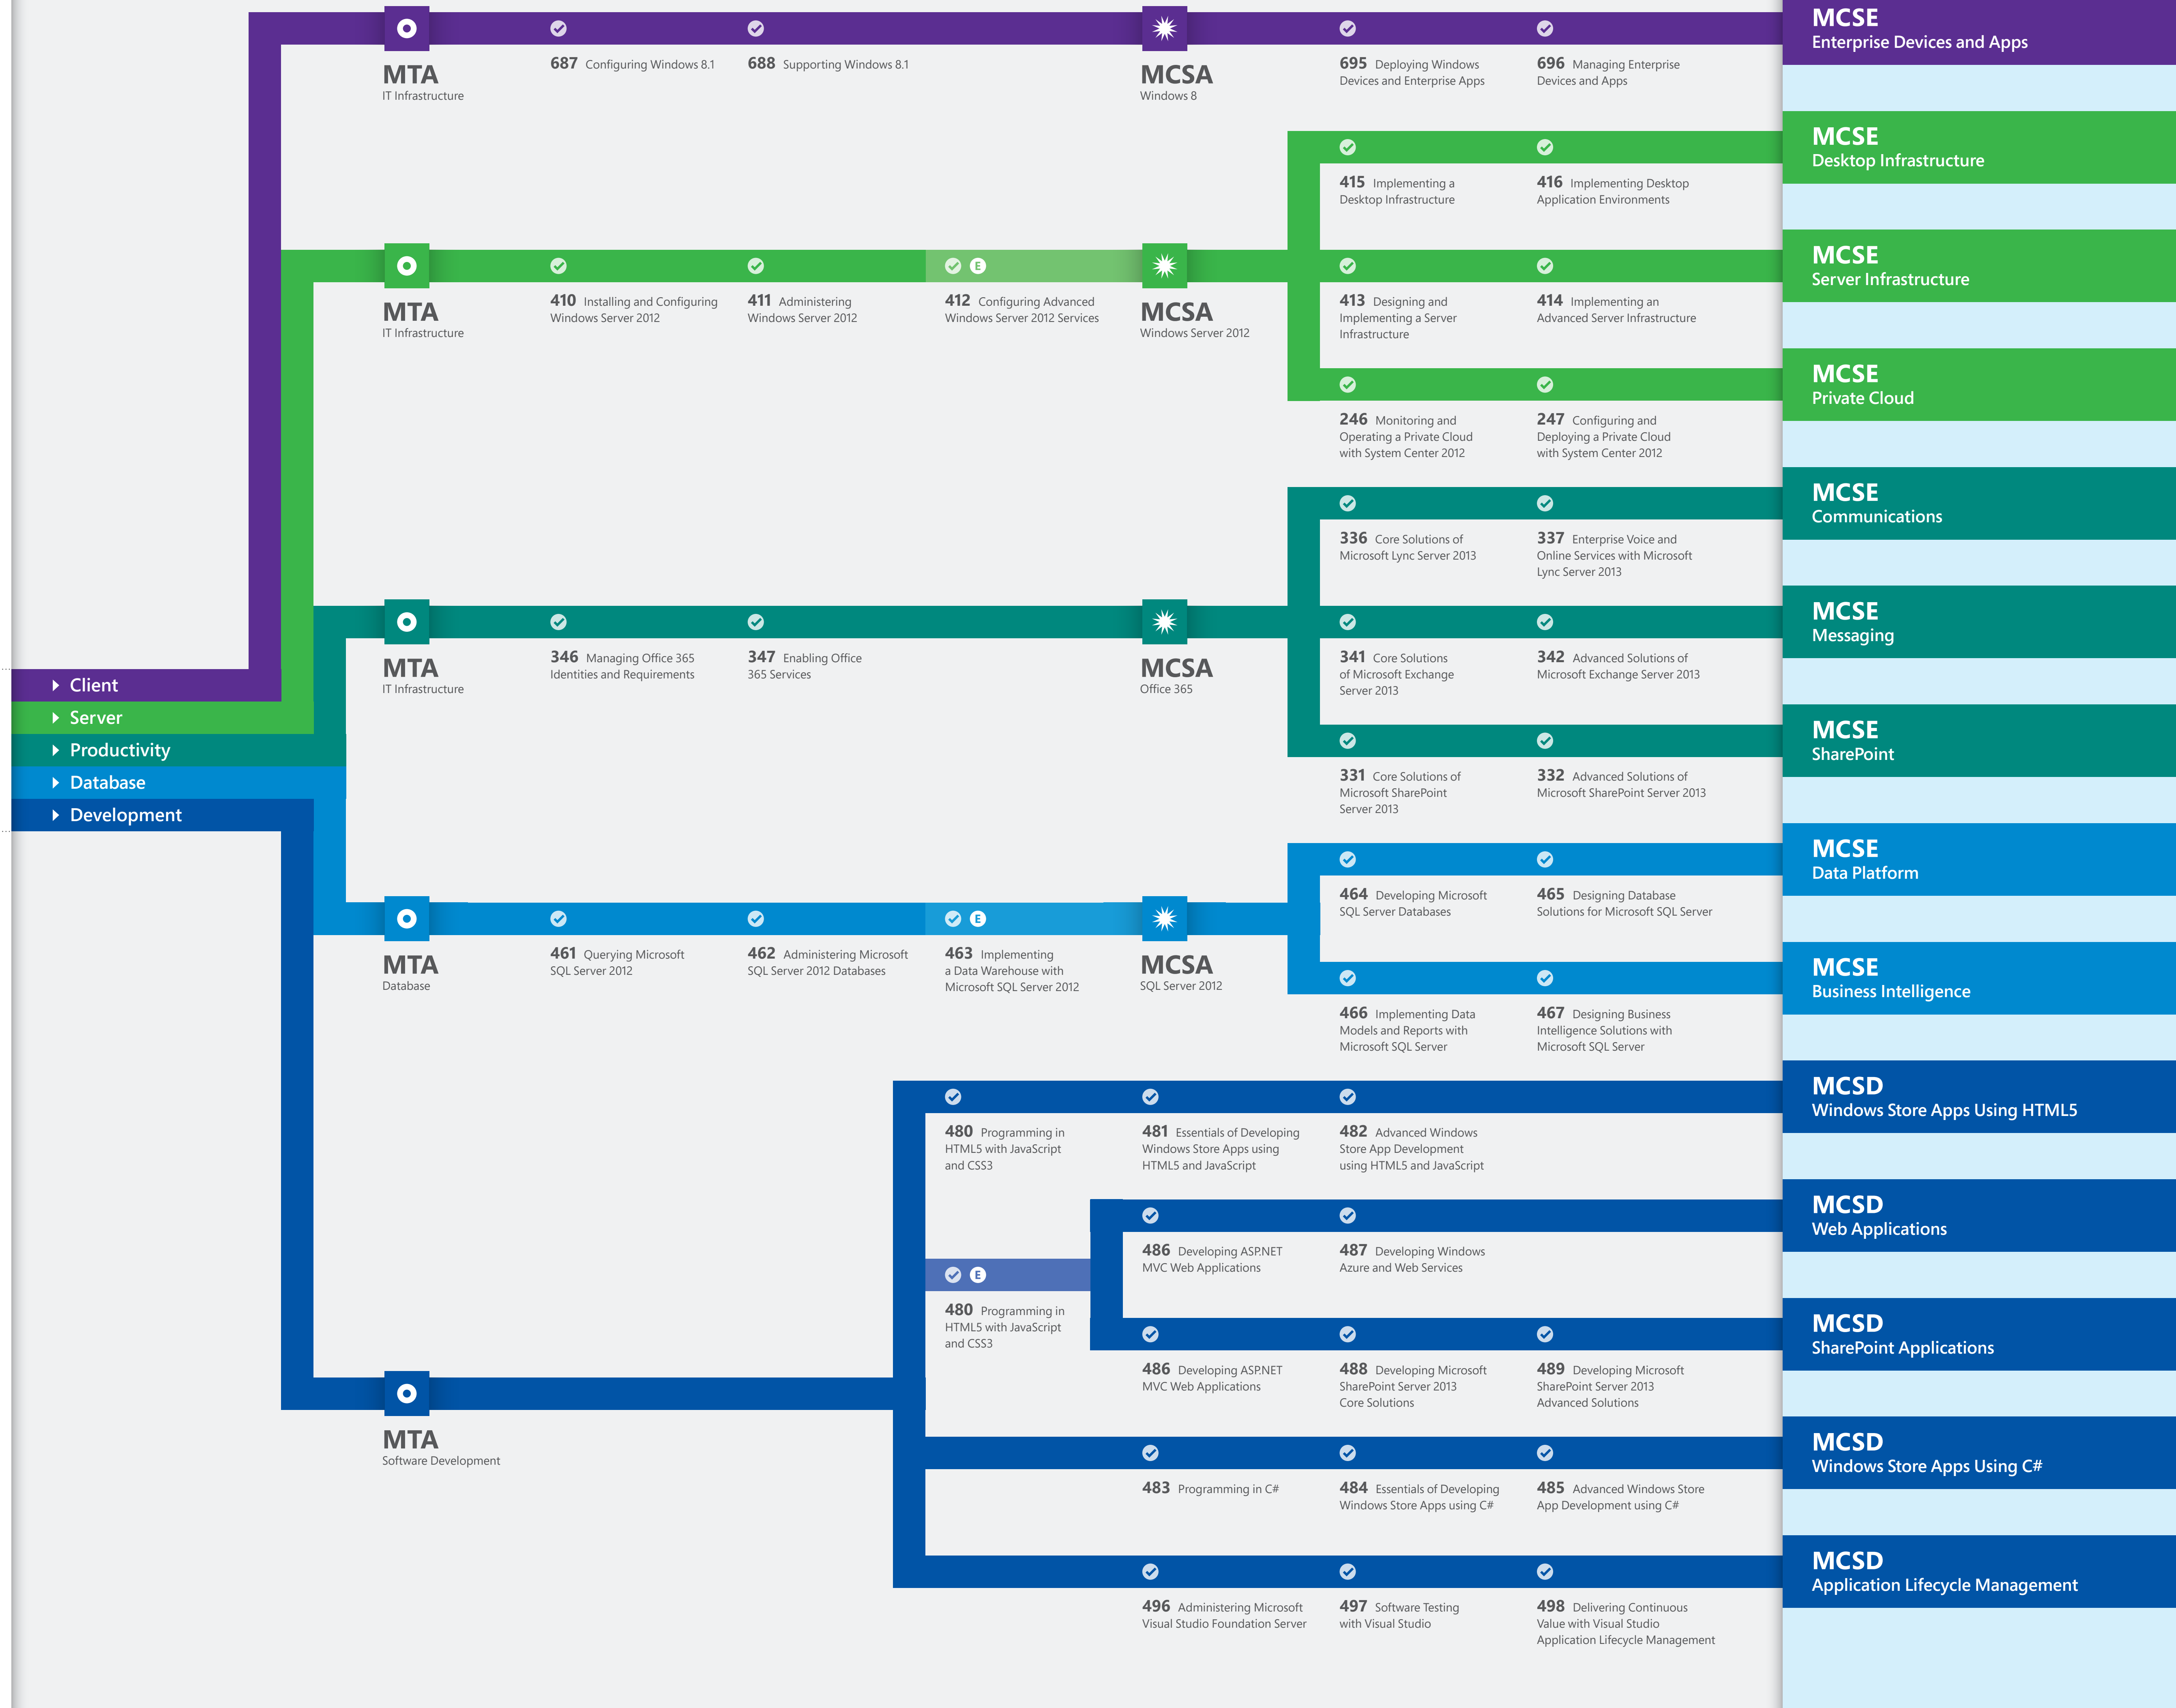

- **Exam 532:** Developing Microsoft Azure Solutions
- **Exam 533:** Implementing Microsoft Azure Infrastructure Solutions
- **Exam 534:** Architecting Microsoft Azure Solutions

- **○ Microsoft Technology Associate**
  Non-compulsory training courses and exams that help prepare individuals for professional certification.
- **✓ Microsoft Official Course and Exam Number**
  Official training courses are available through Microsoft Learning Partners worldwide. Exams are available at Pearson VUE test centers worldwide. To register for an exam and to find additional training options, please go to www.microsoft.com/learning
- **ⓔ Elective Microsoft Official Course and Exam Number**
  Alternative exams are offered—please consult the Microsoft Learning site for additional details.
- **★ Microsoft Certified Solutions Associate**
  MCSA certification validates core skills and is required to achieve MCSE certification.

Information is subject to change.

Certification Destinations:

MCSE
Enterprise Devices and Apps

MCSE
Desktop Infrastructure

MCSE
Server Infrastructure

MCSE
Private Cloud

MCSE
Communications

MCSE
Messaging

MCSE
SharePoint

MCSE
Data Platform

MCSE
Business Intelligence

MCSA
Windows Store Apps Using HTML5

MCSA
Web Applications

MCSA
SharePoint Applications

MCSA
Windows Store Apps Using C#

MCSA
Application Lifecycle Management